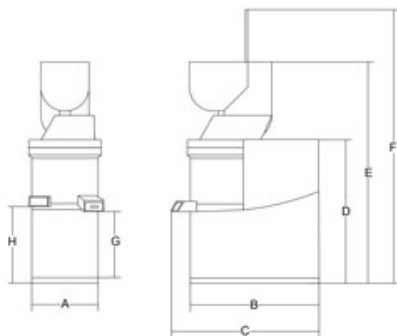

Data sheet

Technical data

Model	Ektor 37
Power	watt 250 - Hp 0,34
Power source	1ph
Revolutions	rpm 37
Mouth dimensions	mm 140x80
A	mm 145
B	mm 220
C	mm 240

Slow juicers : Ektor 37

D	mm 342
E	mm 450
F	mm 530
G	mm 160
H	mm 166
Net weight	kg 8
Shipping	mm 370x290x330
Gross weight	kg 9
HS-CODE	84388091