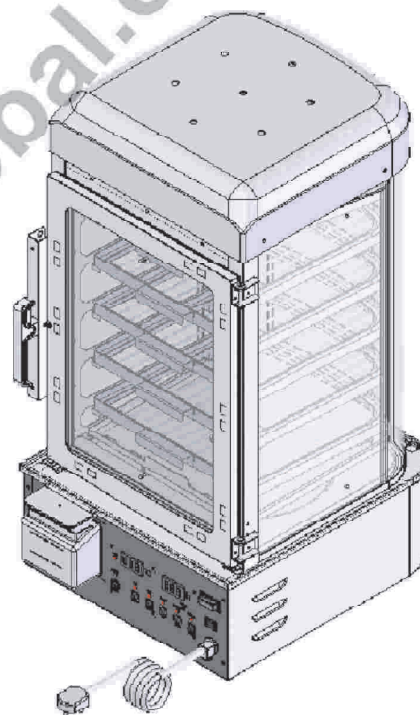

ST-DG-5

FPD01

Model	ST-DG-5	ST-DG-6	FPD01	FPD02
Description	Food Display Steamer	Food Display Steamer	Food Warming Showcase	Food Warming Showcase
Volts	220~240V/50Hz	220~240V/50Hz	220~240V/50Hz	220~240V/50Hz
Power(W)	900	1200	900	1200
Layers	5	6	5	6
Dimensions(mm)	380x400x745	457x518x825	380x400x745	457x518x825
N.W.(KG)	22	24	23	25
Certificate	-	-	-	-