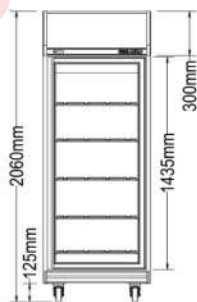

DISPLAY FREEZER

- Ventilated System
- With Auto Door Lock System
- Heated Glass

1D/DF-SM-EV

1 Door

Top View

Front View

2D/DF-SM-EV

2 Door

Top View

Front View

3D/DF-SM-EV

3 Door

Top View

Front View

BERJAYA STEEL PRODUCT SD BHD