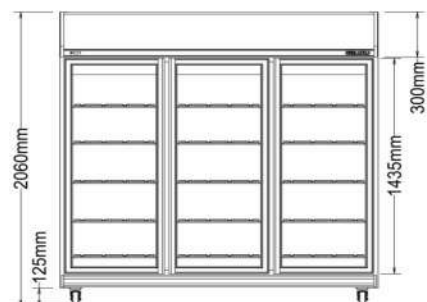

Top View

Front View

3D/DF-SM-EV

3 Door

Top View

Front View

BERJAYA STEEL PRODUCT SD BHD