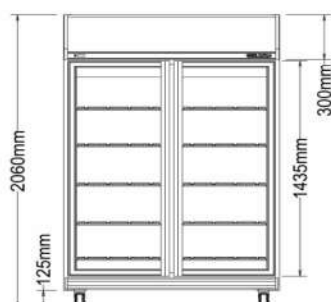

DISPLAY FREEZER

- Ventilated System
- With Auto Door Lock System
- Heated Glass

1D/DF-SM-EV

1 Door

Top View

Front View

2D/DF-SM-EV

2 Door

Top View

Front View

3D/DF-SM-EV

3 Door

Top View

Front View

BERJAYA STEEL PRODUCT SD BHD