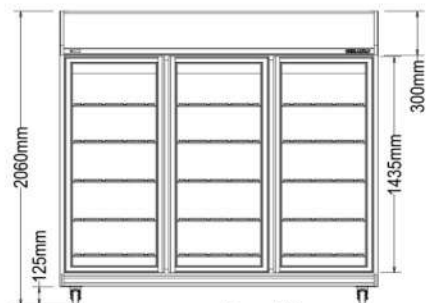

Top View

Front View

3D/DC-SM

3 Door

Top View

Front View

BERJAYA STEEL PRODUCTS