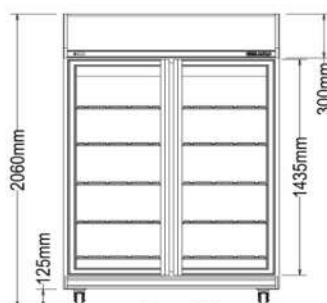

# DISPLAY CHILLER

- Ventilated System
- With Auto Door Lock System
- Heated Glass

1D/DC-SM

1 Door

Top View

Front View

2D/DC-SM

2 Door

Top View

Front View

3D/DC-SM

3 Door

Top View

Front View

BERJAYA STEEL PRODUCTS