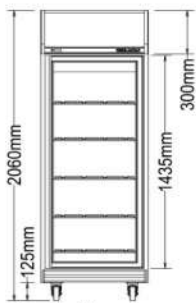

# DISPLAY CHILLER

- Ventilated System
- With Auto Door Lock System
- Heated Glass

1D/DC-SM

1 Door

Top View

Front View

2D/DC-SM

2 Door

Top View

Front View

3D/DC-SM

3 Door

Top View

Front View

BERJAYA STEEL PRODUCTS